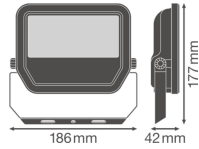

Specifications Ledvance LED Floodlight GEN 3 Black 30W 3600lm 100D - 865 Daylight | IP65 - Symmetrical

[View Product](#)

## Fixture Information

Mounting Method	Surface
Fixture Connection	Cable, 3-pole
Optical Cover	Glass
Light Distribution	Symmetrical
IP-rating	IP65
Impact Protection (IK)	IK07 - 2 joules
Operating Temperature	-30 to +50
Colour of the Fixture	Black
Housing	Aluminium
Colour of material	Black
Series	Performance

## Dimensions

Length (mm)	177
Width (mm)	186
Height (mm)	42