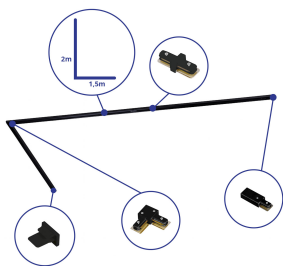

Specifications Rail Set 1-Phase L 1,5 x 2 Meter Black | incl. End Cap, Power Connector and L -Connector

[View Product](#)

General Information

SKU	254124
EAN	8719157065009
Brand	Non-branded
Manufacturer Name	Complete L shaped 1-Phase Track Set Black – 1,5 x 2 meter incl. End Cap, Power Connector and L -Con
Full box quantity	1
Any Lamp all-in warranty	3 Years

Technical Information

Colour of the Fixture	Black
Product Type Category	Accessory - 1-Phase Track

Dimensions

Length (mm)	1500
Height (mm)	20
Width (mm)	34

Why Any-lamp?

Sensor Information

Order from the **largest lighting specialist** in Europe **Customised** quotation